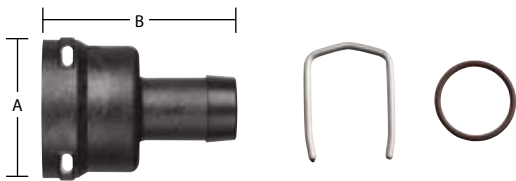

(B)=BSPT

Flange Connectors

DESCRIPTION	SERIES	PART NUMBER
2-Way Valve	50	46070
3-Way Valve	50	46024
2-Way Valve Stainless Steel	50	46072-50
Viton® O-ring	50	CP7717-2/222-VI
2-Way Valve Stainless Steel	75	46072-75
Viton O-ring	75	CP7717-2-229-VI

Note: There are no mounting provisions on the 50 series tee.

48143 Mounting Kit

Mounts to underside of tee and includes one extrusion and four screws. Mounting kit is not included with tees. Must be ordered separately. Also requires ⅝" or 8 mm bolt.

DESCRIPTION	PART NUMBER
Tee Mounting Kit (450 or 490 series manifold)	48143

DirectoValve® Quick Connect Fittings

Quick Connect Straight Hose Barb

DESCRIPTION	SERIES	"A"	"B"	PART NUMBER
½" Straight Hose Barb	QC	1⅛" (42.7 mm)	2¼" (57 mm)	45529-1/2
¾" Straight Hose Barb				45529-3/4
1" Straight Hose Barb				45529-1

Note: O-ring and clip included.

90° Quick Connect Hose Barb

DESCRIPTION	SERIES	"A"	"B"	"C"	PART NUMBER
½" 90° Hose Barb	QC	1⅛" (42.7 mm)	2⅞" (58.4 mm)	1⅞" (38.6 mm)	45529-90-1/2
¾" 90° Hose Barb					45529-90-3/4
1" 90° Hose Barb					45529-90-1