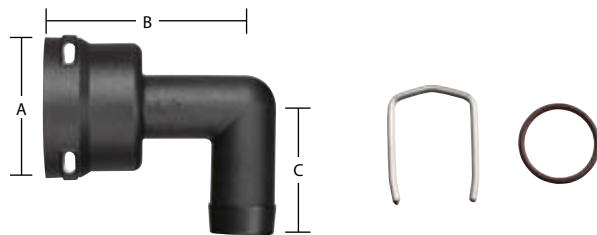

Note: There are no mounting provisions on the 50 series tee.

48143 Mounting Kit

Mounts to underside of tee and includes one extrusion and four screws. Mounting kit is not included with tees. Must be ordered separately. Also requires ⅝" or 8 mm bolt.

DESCRIPTION	PART NUMBER
Tee Mounting Kit (450 or 490 series manifold)	48143

DirectoValve® Quick Connect Fittings

Quick Connect Straight Hose Barb

DESCRIPTION	SERIES	"A"	"B"	PART NUMBER
½" Straight Hose Barb	QC	1⅛" (42.7 mm)	2¼" (57 mm)	45529-1/2
¾" Straight Hose Barb				45529-3/4
1" Straight Hose Barb				45529-1

Note: O-ring and clip included.

90° Quick Connect Hose Barb

DESCRIPTION	SERIES	"A"	"B"	"C"	PART NUMBER
½" 90° Hose Barb	QC	1⅛" (42.7 mm)	2⅞" (58.4 mm)	1⅞" (38.6 mm)	45529-90-1/2
¾" 90° Hose Barb					45529-90-3/4
1" 90° Hose Barb					45529-90-1

Note: O-ring and clip included.

Quick Connection Outlet Flange Adapter

DESCRIPTION	SERIES	"A"	"B"	PART NUMBER
Male Quick Connect	50	2" (51 mm)	1¾" (46 mm)	CP46029-PP
Quick Connect	¾" (M)	5⅛" (33 mm)	2" (51 mm)	CP45227-NYB