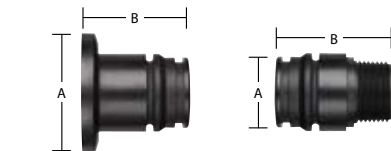

Note: There are no mounting provisions on the 50 series tee.

48143 Mounting Kit

Mounts to underside of tee and includes one extrusion and four screws. Mounting kit is not included with tees. Must be ordered separately. Also requires ⅝" or 8 mm bolt.

DESCRIPTION	PART NUMBER
Tee Mounting Kit (450 or 490 series manifold)	48143

DirectoValve® Quick Connect Fittings

Quick Connect Straight Hose Barb

DESCRIPTION	SERIES	"A"	"B"	PART NUMBER
½" Straight Hose Barb	QC	1⅛" (42.7 mm)	2¼" (57 mm)	45529-1/2
¾" Straight Hose Barb				45529-3/4
1" Straight Hose Barb				45529-1

Note: O-ring and clip included.

90° Quick Connect Hose Barb

DESCRIPTION	SERIES	"A"	"B"	"C"	PART NUMBER
½" 90° Hose Barb	QC	1⅛" (42.7 mm)	2⅞" (58.4 mm)	1⅞" (38.6 mm)	45529-90-1/2
¾" 90° Hose Barb					45529-90-3/4
1" 90° Hose Barb					45529-90-1

Note: O-ring and clip included.

Quick Connection Outlet Flange Adapter

DESCRIPTION	SERIES	"A"	"B"	PART NUMBER
Male Quick Connect	50	2" (51 mm)	1¾" (46 mm)	CP46029-PP
Quick Connect	¾" (M)	5⅛" (33 mm)	2" (51 mm)	CP45227-NYB