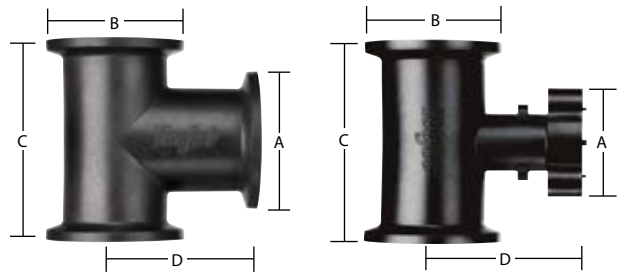

DirectoValve® Flange Fittings

Threaded Flanges (Female)

DESCRIPTION	SERIES	"A"	"B"	PART NUMBER
1" Female Pipe Thread	50	2" (51 mm)	2" (51 mm)	CP(B)48154-PP
1¼" Female Pipe Thread	50	2" (51 mm)	2" (51 mm)	CP(B)45512-PP
1½" Female Pipe Thread	75	3½" (78 mm)	2" (51 mm)	CP(B)46066-PP

(B)=BSPT

Flange Connectors

DESCRIPTION	SERIES	PART NUMBER
2-Way Valve	50	46070
3-Way Valve	50	46024
2-Way Valve Stainless Steel	50	46072-50
Viton® O-ring	50	CP7717-2/222-VI
2-Way Valve Stainless Steel	75	46072-75
Viton O-ring	75	CP7717-2-229-VI

Note: O-ring included.

Tee Flanges

DESCRIPTION	SERIES	"A"	"B"	"C"	"D"	PART NUMBER
Tee	50	2" (51 mm)	2" (51 mm)	4¾" (111 mm)	2⅞" (73 mm)	CP50193-PP
Reducer Tee	50/75	2" (51 mm)	3⅛" (78 mm)	4¾" (111 mm)	2⅞" (73 mm)	CP46717-PP
Tee 16-PP	75	3⅛" (78 mm)	3⅛" (78 mm)	4¾" (111 mm)	3⅞" (79 mm)	CP46716-PP
450 Tee Body	75	—	3⅛" (78 mm)	4¾" (111 mm)	3⅞" (79 mm)	CP45251-PP

DESCRIPTION	PART NUMBER
Tee Mounting Kit (450 or 490 series manifold)	48143

DirectoValve® Quick Connect Fittings

Quick Connect Straight Hose Barb

DESCRIPTION	SERIES	"A"	"B"	PART NUMBER
½" Straight Hose Barb	QC	1⅛" (42.7 mm)	2¼" (57 mm)	45529-1/2
¾" Straight Hose Barb				45529-3/4
1" Straight Hose Barb				45529-1